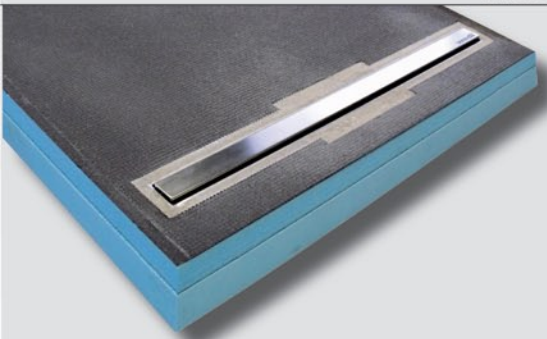

## From Raimondi Tools USA!

**Many Sizes in Stock  
Pricing too low to advertise**

SUPER CORE TECHNOLOGY

"Easy Access"  
"Easy Grip"  
Make's your Job  
"Easier"

**Longer  
Leave-in  
Rigid  
Stack & Snap**

**wedi® FUNDO RIOLITA**  
with channel drain

New Model available in Fall 2008 in 36" x 60" and 48" x 72"