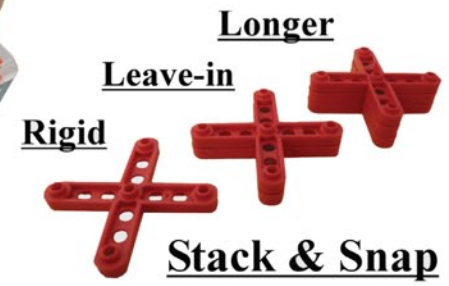

## From Raimondi Tools USA!

**Many Sizes in Stock  
Pricing too low to advertise**

SUPER CORE TECHNOLOGY

"Easy Access"  
"Easy Grip"  
Make's your Job  
"Easier"

**Longer  
Leave-in  
Rigid  
Stack & Snap**

**wedi® FUNDO RIOLITA**  
with channel drain

New Model available in Fall 2008 in 36" x 60" and 48" x 72"